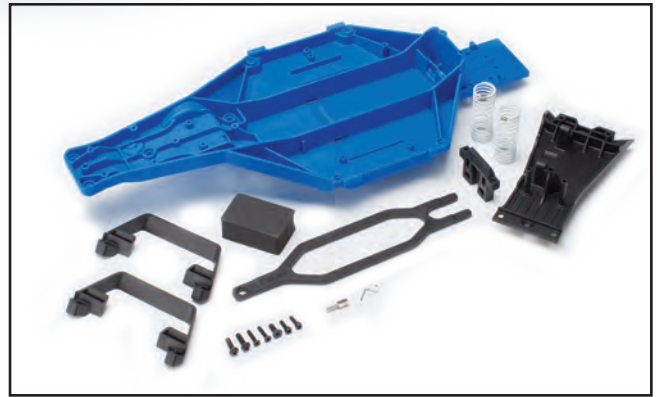

# Slash 2WD Low-CG Chassis Conversion Kit

Available for the award-winning Slash, Traxxas now offers a complete Low Center-of-Gravity chassis conversion kit for 2WD Slash models. The Low-CG Conversion Kit lowers the chassis, battery, and electronic components to bring all the advantages of a low center of gravity to the 2WD short-course trucks including the Slash, Raptor, and Robby Gordon Edition Dakar Slash. No matter where you want to race, on the track or off, you will experience superior handling and better corner speed. The conversion kit includes all the parts and hardware required to convert one 2WD Slash to the Low-CG configuration.

The complete Low-CG Conversion Kit (#5830) includes a blue low-CG chassis, black nerf bars and lower chassis, battery hold down, optimized low-CG front shock springs, and hardware. For personalized Slash low-CG chassis customization, the low-CG chassis, lower chassis, and nerf bars are available separately in three colors: black, blue, and grey.

## Features:

- Complete kit, no additional parts required
- Lowers chassis over one inch (33mm/1.3 in)
- Battery positioned 45% lower compared to standard chassis
- Low-CG enhances handling and increases cornering speed
- Genuine Traxxas quality and precision

# Chassis Parts Available in Three Colors

Lower chassis, low CG (black)  
5831

Lower chassis, low CG (blue)  
5831A

Lower chassis, low CG (grey)  
5831G

Chassis, low CG (black)  
5832

Chassis, low CG (blue)  
5832A