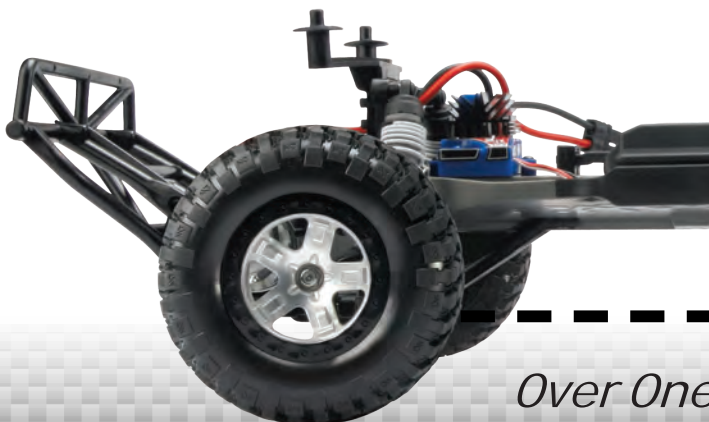

# Slash 2WD Low-CG Chassis Conversion Kit

Available for the award-winning Slash, Traxxas now offers a complete Low Center-of-Gravity chassis conversion kit for 2WD Slash models. The Low-CG Conversion Kit lowers the chassis, battery, and electronic components to bring all the advantages of a low center of gravity to the 2WD short-course trucks including the Slash, Raptor, and Robby Gordon Edition Dakar Slash. No matter where you want to race, on the track or off, you will experience superior handling and better corner speed. The conversion kit includes all the parts and hardware required to convert one 2WD Slash to the Low-CG configuration.

The complete Low-CG Conversion Kit (#5830) includes a blue low-CG chassis, black nerf bars and lower chassis, battery hold down, optimized low-CG front shock springs, and hardware. For personalized Slash low-CG chassis customization, the low-CG chassis, lower chassis, and nerf bars are available separately in three colors: black, blue, and grey.

## Features:

- Complete kit, no additional parts required
- Lowers chassis over one inch (33mm/1.3 in)
- Battery positioned 45% lower compared to standard chassis
- Low-CG enhances handling and increases cornering speed
- Genuine Traxxas quality and precision

## *Low-CG Chassis*

*Over One Inch Lower!*