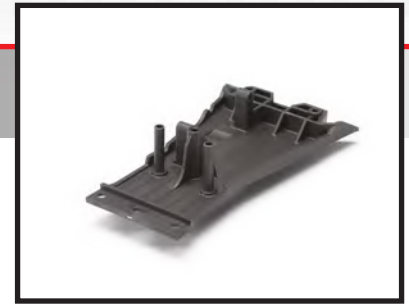

Lower chassis, low CG (grey)
5831G