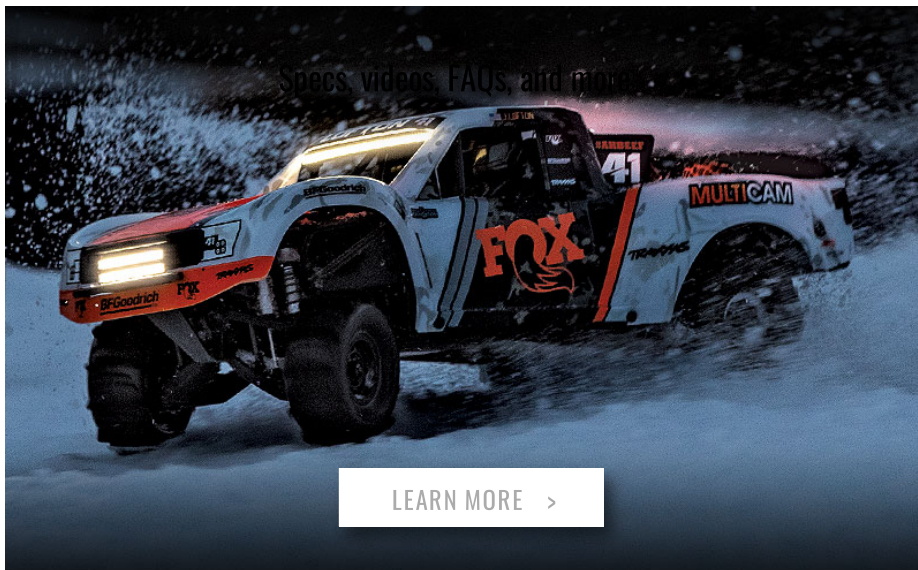

UNLIMITED
DESERT RACER[®]
 PRO-SCALE 4X4 DESERT RACING TRUCK

Pro-Scale™ Performance

The Unlimited Desert Racer combines Pro-Scale™ performance with extreme 6s power for the most thrilling RC driving experience possible. The UDR™ drives like a real desert truck because it's engineered like a real desert truck. A 4-link solid rear axle provides huge suspension travel with authentic driving dynamics. From the cantilever sway bars and high-voltage lighting system to the GTR shocks, Traxxas accurately reproduced a true desert racer in both form and function.

MODEL 85086-4: Unlimited Desert Racer Pro-Scale™ 4WD Race Truck, Ready-To-Race® with Traxxas Stability Management®, TQi™ 2.4 GHz radio system, VXL-6s Brushless Power System, LED lighting system, and Licensed Race Replica painted body